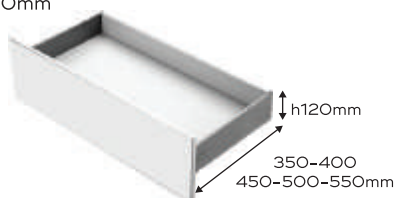

CÓDIGO	ANCHO	HUECO ARMARIO
21792	414mm	450mm
21793	564mm	600mm
21879	664mm	700mm
21794	764mm	800mm
21795	864mm	900mm

CAJÓN SLIM

iNTOO®

15

Ref: GQS

Cajón modular, h80mm

h120mm

h170mm