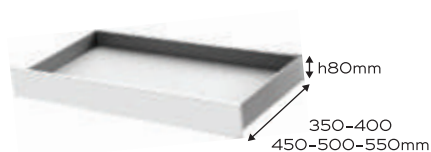

CÓDIGO	ANCHO	HUECO ARMARIO
21792	414mm	450mm
21793	564mm	600mm
21879	664mm	700mm
21794	764mm	800mm
21795	864mm	900mm

CAJÓN SLIM

iNTOO®

15

Ref: GQS

Cajón modular, h80mm

h120mm

h170mm